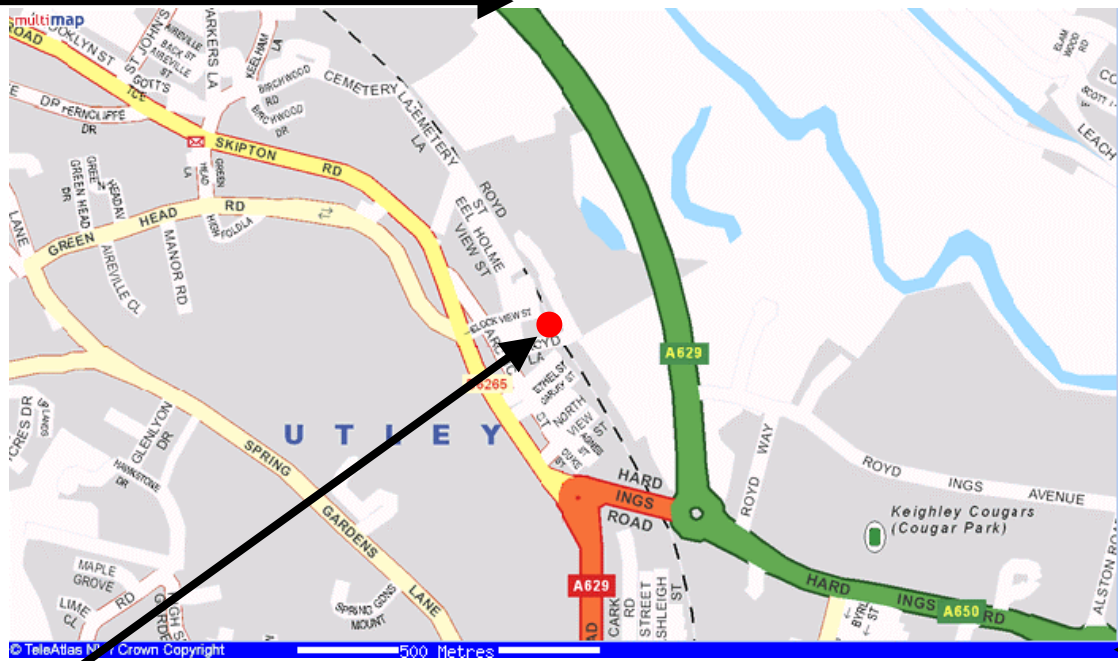

## DIRECTIONS TO KEIGHLEY BRIDGE CLUB

**From Shipley/Bradford direction,** follow the A650 Aire Valley Road to Keighley passing the gasometers on your left. Go straight on at the next three roundabouts.

**From Skipton direction,** follow A629 Aire Valley Road, turning right at the first Keighley roundabout.

**For both directions,** now take the right turn at next roundabout after 50 yards on to the old Skipton Road B6265. Clock View Street is the third turning on right.

Keighley Bridge Club is at the bottom with wide gate into our large secure car park.

**KEIGHLEY BRIDGE CLUB, CLOCK VIEW STREET, UTLEY, KEIGHLEY, WEST YORKSHIRE, BD20 6BB Tel: 01535 604029**